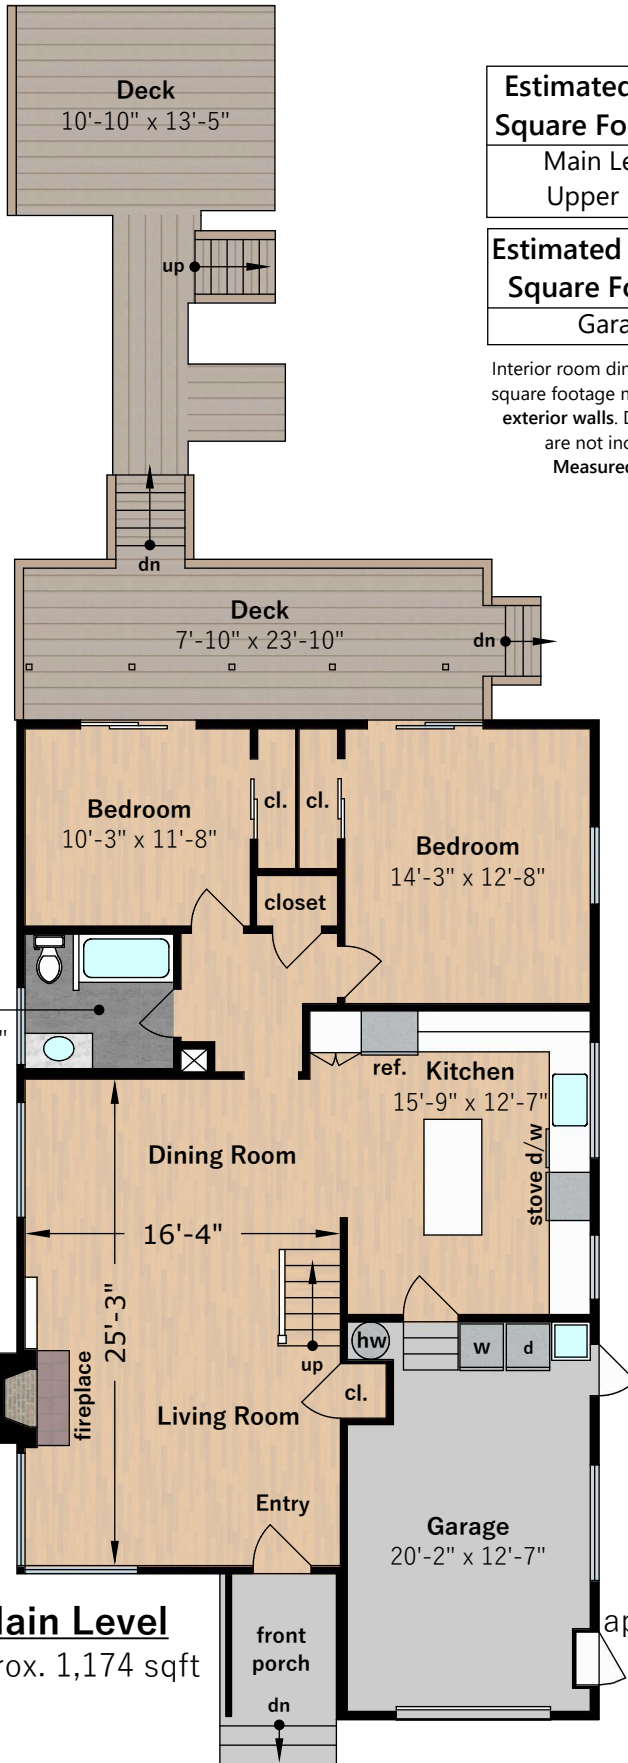

6421 Kensington Avenue

Richmond, CA 94805

Main Level
approx. 1,174 sqft

**Estimated Total Finished
Square Footage: 1,937 sqft**
Main Level: 1,174 sqft
Upper Level: 763 sqft

**Estimated Total Unfinished
Square Footage: 266 sqft**
Garage: 266 sqft

Interior room dimensions are shown, and all square footage measured from perimeter of exterior walls. Decks, porches, and patios are not included in calculations.
Measured on June 11th, 2023

Upper Level
approx. 763 sqft

Garage
approx. 266 sqft

Any and all information on this drawing is for illustrative purposes only and is deemed reliable, but not guaranteed. All information requires independent verification.