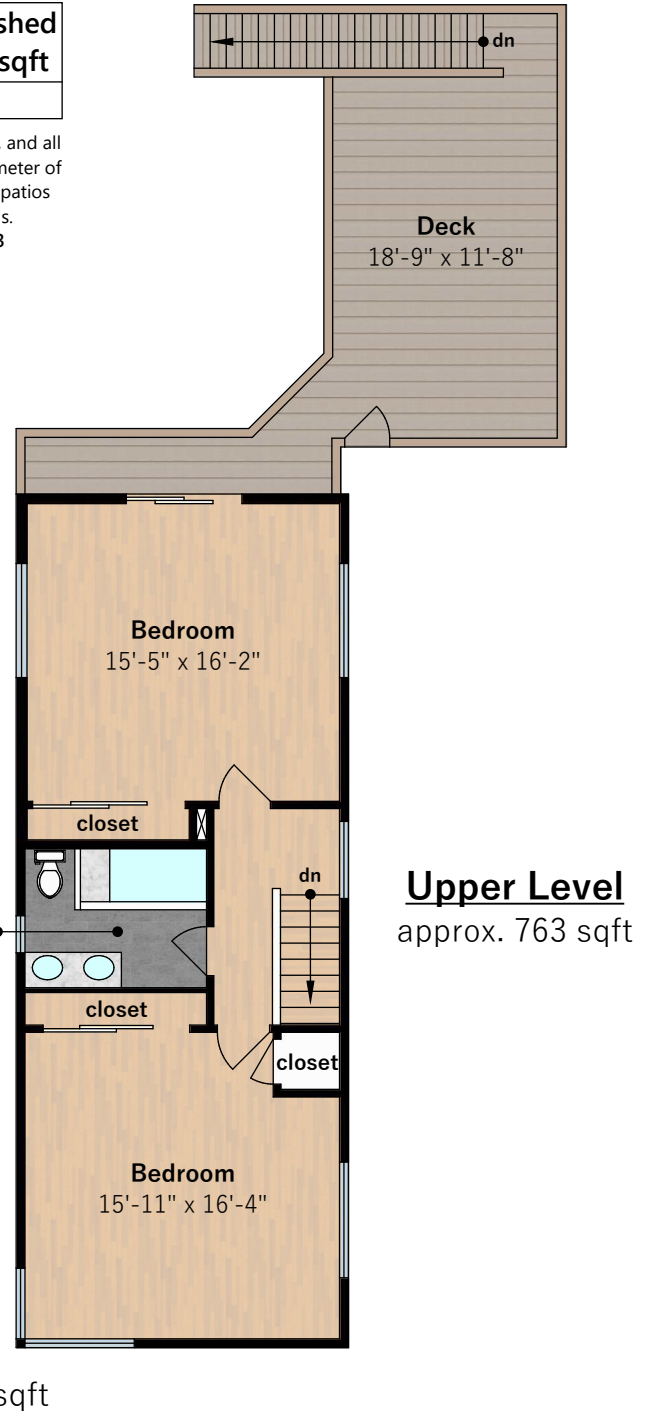

6421 Kensington Avenue

Richmond, CA 94805

Main Level
approx. 1,174 sqft

**Estimated Total Finished
Square Footage: 1,937 sqft**
Main Level: 1,174 sqft
Upper Level: 763 sqft

**Estimated Total Unfinished
Square Footage: 266 sqft**
Garage: 266 sqft

Interior room dimensions are shown, and all square footage measured from perimeter of exterior walls. Decks, porches, and patios are not included in calculations.
Measured on June 11th, 2023

Upper Level
approx. 763 sqft

Garage
approx. 266 sqft

Any and all information on this drawing is for illustrative purposes only and is deemed reliable, but not guaranteed. All information requires independent verification.